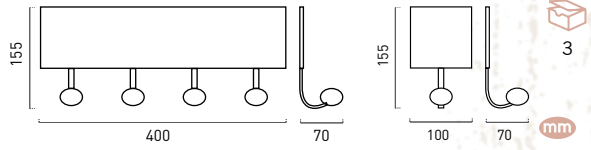

Soft nature

9063B42