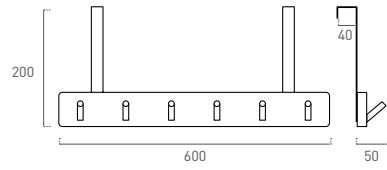

980

Forja forge

980NE

nesu® Hooks&Hangers

Perchas sobre Puerta Overdoor hangers

MAX
4 cm

9400S  PEFC®PEFC/14-35-00303 Madera Acero wood steel

3