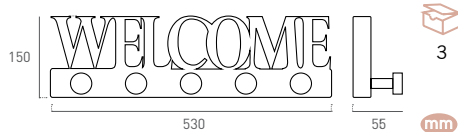

9064N52

9066GR