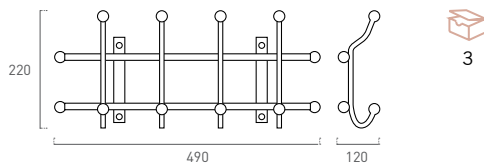

980

Forja forge

980NE

nesu® Hooks&Hangers

Perchas sobre Puerta Overdoor hangers

MAX
4 cm

9400S  PEFC®PEFC/14-35-00303 Madera Acero wood steel

3