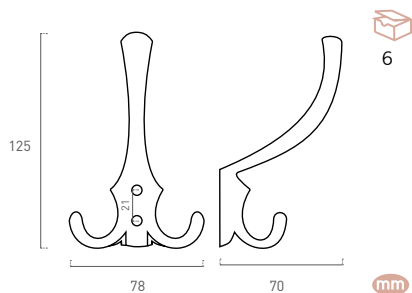

9010

Zamak zamak