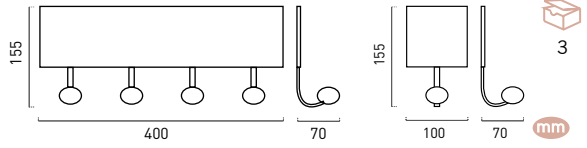

Fish

9063B39