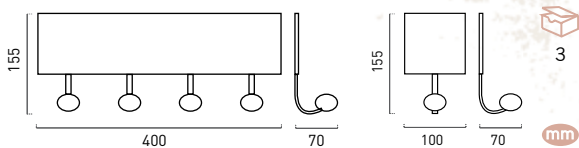

Free spirit

9063N34